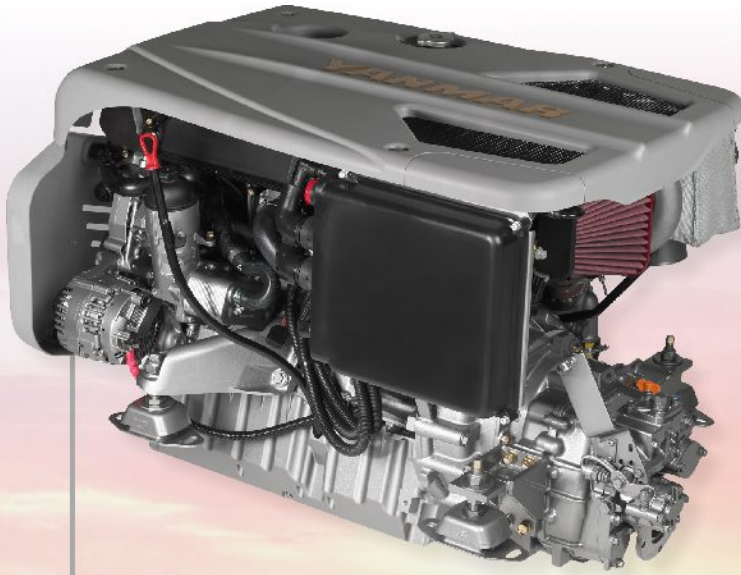

# Superior Power To Weight Like No Other

Yanmar delivers a range of new diesel marine engines that boast their best power to weight figures yet. Boost your performance yet again with new electronic management systems and enjoy diesel power, like never before.

**6BY** 162kW (220 mhp) - 191kW (260mhp)

**4BY** 110kW (150mhp)-132kW (180mhp)

- Class leading fuel economy
- Exceptional performance, petrol like power to weight – with classic diesel power, torque & efficiency

## The Powerful Gem

The complete pleasurecraft range  
6.7kW (9mhp) to 662kW (900mhp)

**6LY3** 279kW (380mhp) - 353kW (480mhp)

- Industry leading power to weight
- Electronic control on BY Series and 6LY3
- Low noise, low vibration and typical Yanmar reliability