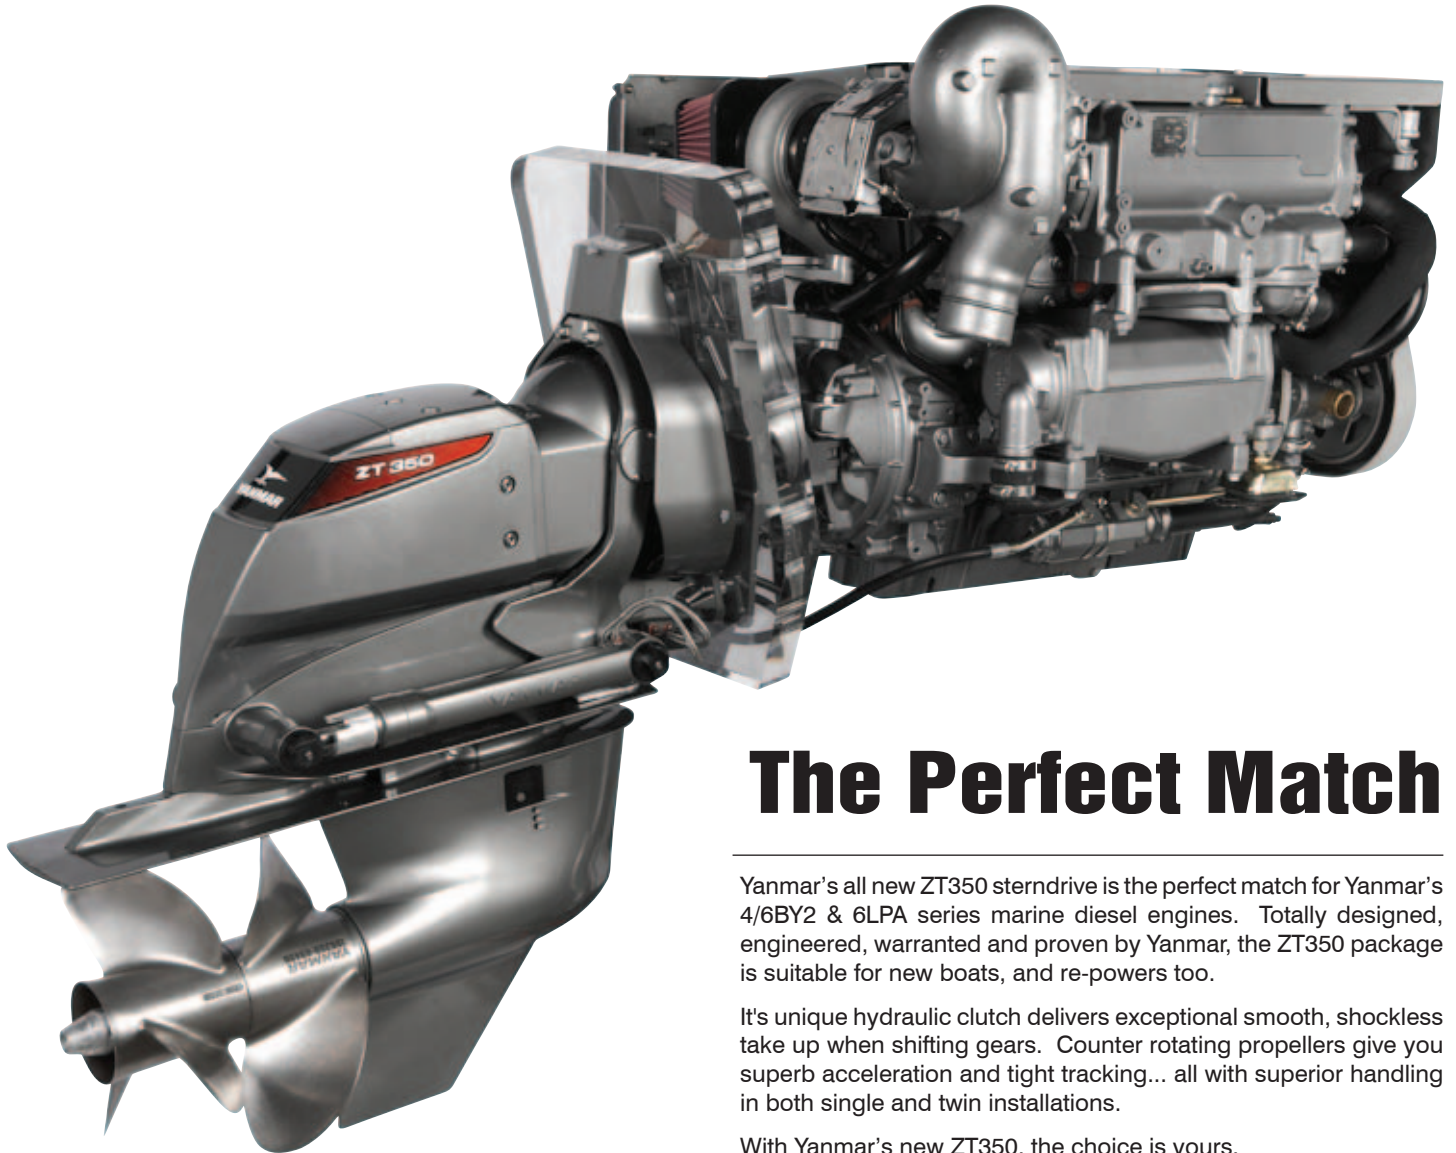

YANMAR

Yanmar ZT350 Sterndrive

The Perfect Match

Yanmar's all new ZT350 sterndrive is the perfect match for Yanmar's 4/6BY2 & 6LPA series marine diesel engines. Totally designed, engineered, warranted and proven by Yanmar, the ZT350 package is suitable for new boats, and re-powers too.

It's unique hydraulic clutch delivers exceptional smooth, shockless take up when shifting gears. Counter rotating propellers give you superb acceleration and tight tracking... all with superior handling in both single and twin installations.

With Yanmar's new ZT350, the choice is yours.

- Precision forged teeth gears for durability
- Yanmars own stainless steel counter rotating props for maximum efficiency
- Power steering & power trim
- Same installation dimensions as previously fitted drives
- Reduction ratios 1.65 / 1.78 / 1.97 / 2.18
- High flow exhaust and cooling systems